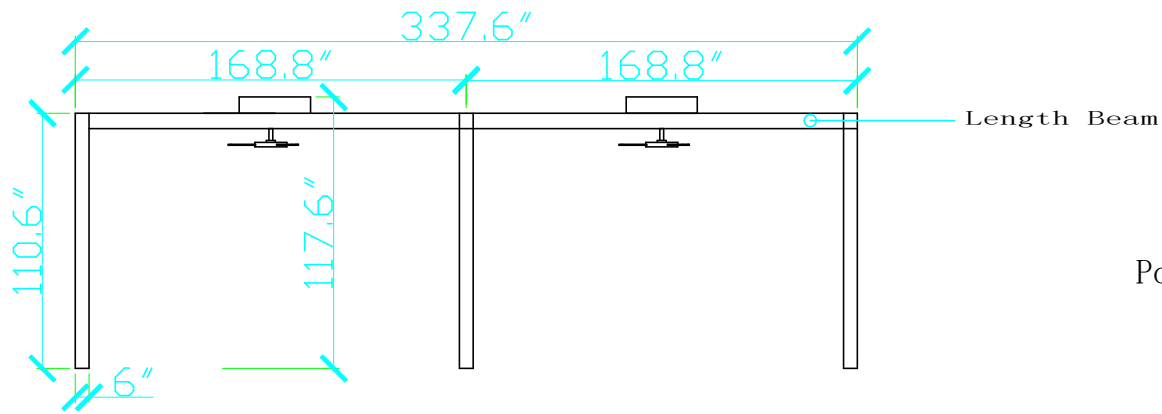

FRONT ELEVATION

Kit Components

Description	Quantity
6"x6" Post	6
7.9"x2" Width Beam	2
7.9"x2" Length Beam	4
52" Fan	2
Solar Panel Middle Beam	3
DC 24V Motor	2
Louvers	48
LED Lights	7

PLAN VIEW