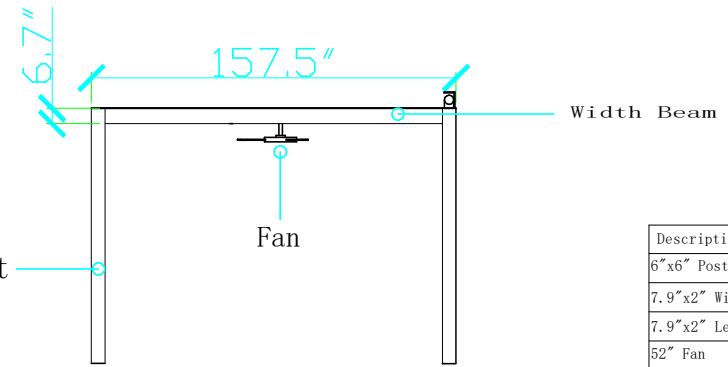

FRONT ELEVATION

Kit Components

Description	Quantity
6"x6" Post	6
7.9"x2" Width Beam	2
7.9"x2" Length Beam	4
52" Fan	2
Solar Panel Middle Beam	3
DC 24V Motor	2
Louvers	48
LED Lights	7

PLAN VIEW