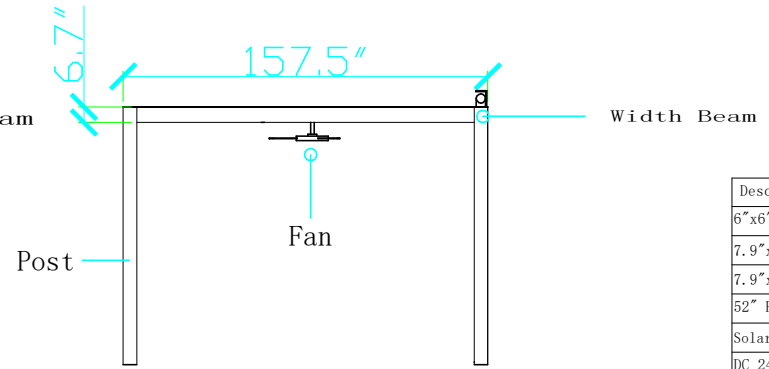

FRONT ELEVATION

SIDE ELEVATION

Kit Components

Description	Quantity
6"x6" Post	6
7.9"x2" Width Beam	2
7.9"x2" Length Beam	4
52" Fan	2
Solar Panel Middle Beam	3
DC 24V Motor	2
Louvers	46
LED Lights	7

PLAN VIEW