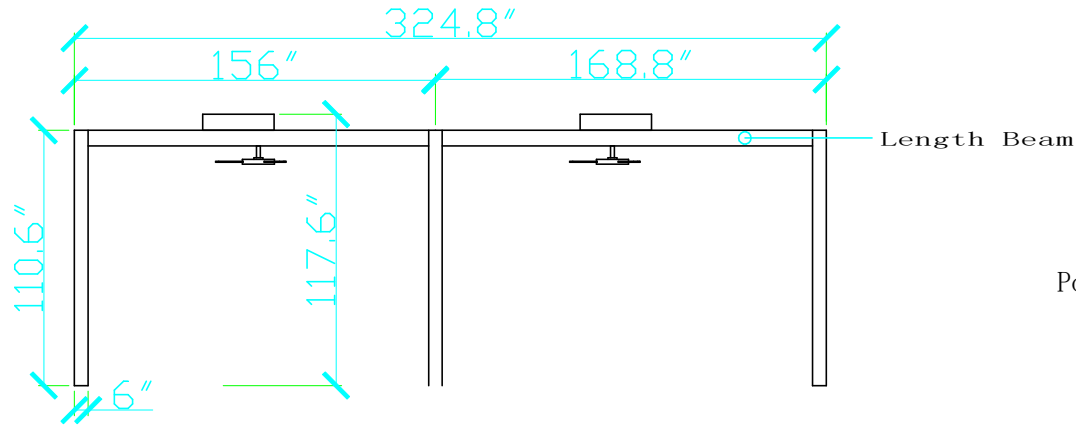

FRONT ELEVATION

SIDE ELEVATION

Kit Components

Description	Quantity
6"x6" Post	6
7.9"x2" Width Beam	2
7.9"x2" Length Beam	4
52" Fan	2
Solar Panel Middle Beam	3
DC 24V Motor	2
Louvers	46
LED Lights	7

PLAN VIEW