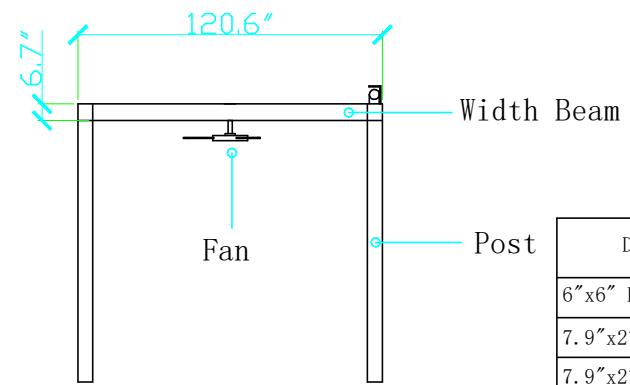

FRONT ELEVATION

SIDE ELEVATION

Kit Components

Description	Quantity
6"x6" Post	6
7.9"x2" Width Beam	2
7.9"x2" Length Beam	4
46" Fan	2
Solar Panel Middle Beam	3
DC 24V Motor	2
Louvers	48
LED Lights	7

PLAN VIEW