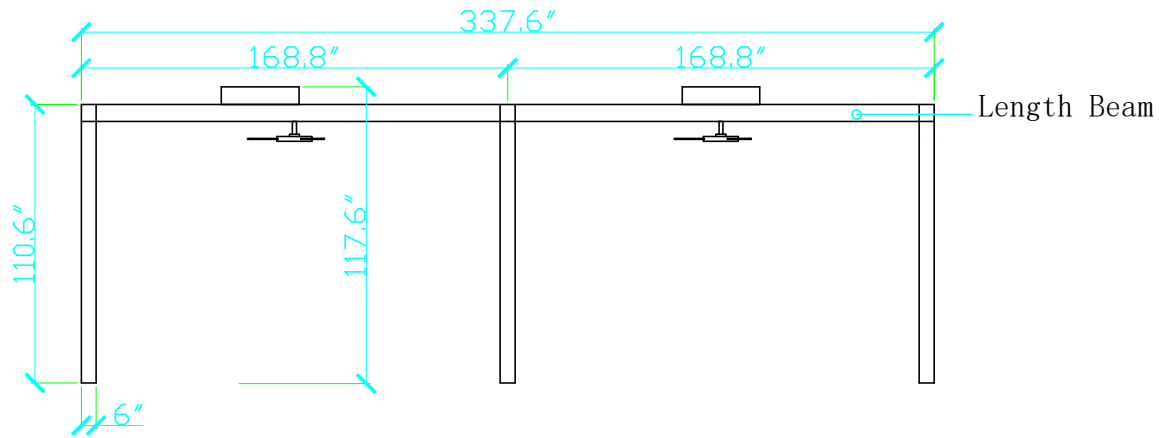

FRONT ELEVATION

SIDE ELEVATION

Kit Components

Description	Quantity
6"x6" Post	6
7.9"x2" Width Beam	2
7.9"x2" Length Beam	4
46" Fan	2
Solar Panel Middle Beam	3
DC 24V Motor	2
Louvers	48
LED Lights	7

PLAN VIEW