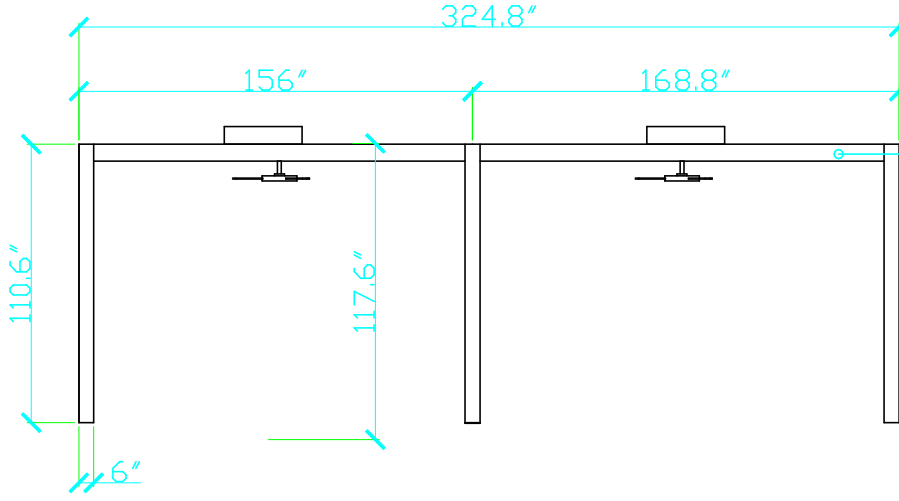

FRONT ELEVATION

SIDE ELEVATION

Kit Components

Description	Quantity
6"x6" Post	6
7.9"x2" Width Beam	2
7.9"x2" Length Beam	4
46" Fan	2
Solar Panel Middle Beam	3
DC 24V Motor	2
Louvers	46
LED Lights	7

PLAN VIEW