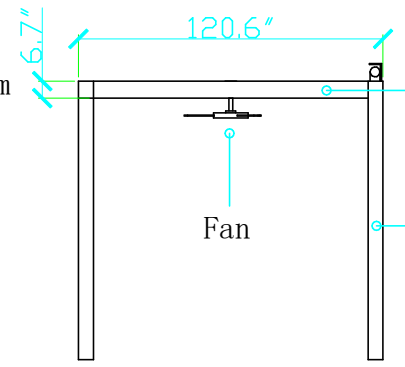

FRONT ELEVATION

SIDE ELEVATION

Kit Components

Description	Quantity
6"x6" Post	6
7.9"x2" Width Beam	2
7.9"x2" Length Beam	4
46" Fan	2
Solar Panel Middle Beam	3
DC 24V Motor	2
Louvers	46
LED Lights	7

PLAN VIEW