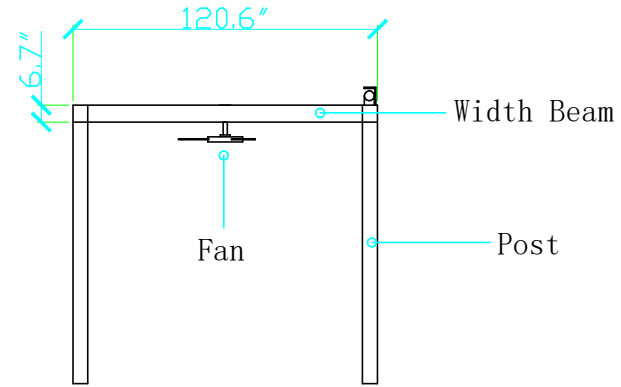

FRONT ELEVATION

SIDE ELEVATION

Kit Components

Description	Quantity
6"x6" Post	6
7.9"x2" Width Beam	2
7.9"x2" Length Beam	4
46" Fan	4
Solar Panel Middle Beam	3
DC 24V Motor	2
Louvers	44
LED Lights	7

PLAN VIEW