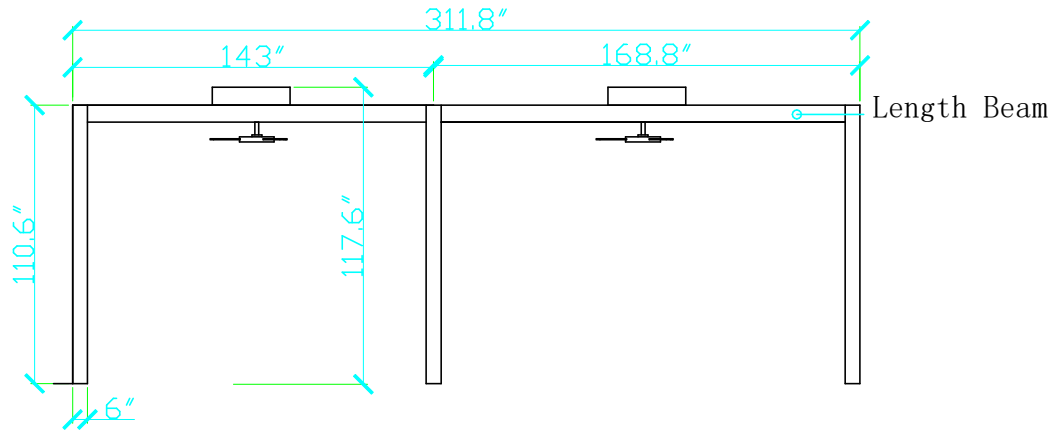

FRONT ELEVATION

SIDE ELEVATION

Kit Components

Description	Quantity
6"x6" Post	6
7.9"x2" Width Beam	2
7.9"x2" Length Beam	4
46" Fan	4
Solar Panel Middle Beam	3
DC 24V Motor	2
Louvers	44
LED Lights	7

PLAN VIEW