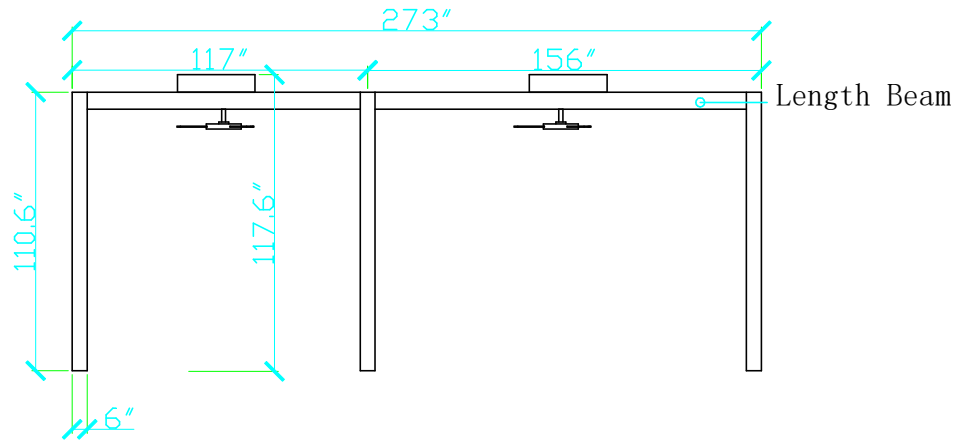

FRONT ELEVATION

SIDE ELEVATION

Kit Components

Description	Quantity
6" x 6" Post	6
7.9" x 2" Width Beam	2
7.9" x 2" Length Beam	4
46" Fan	2
Solar Panel Middle Beam	3
DC 24V Motor	2
Louvers	38
LED Lights	7

PLAN VIEW