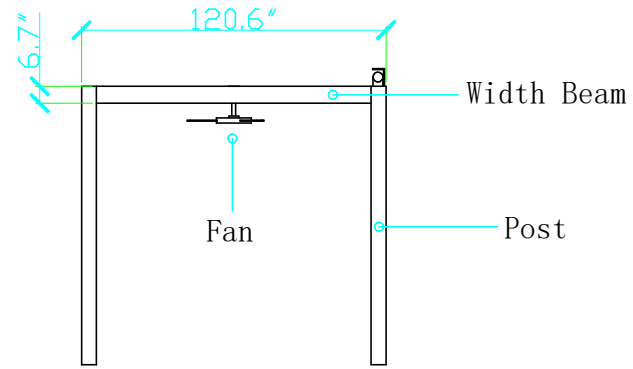

FRONT ELEVATION

SIDE ELEVATION

Kit Components

Description	Quantity
6" x 6" Post	6
7.9" x 2" Width Beam	2
7.9" x 2" Length Beam	4
46" Fan	2
Solar Panel Middle Beam	3
DC 24V Motor	2
Louvers	38
LED Lights	7

PLAN VIEW