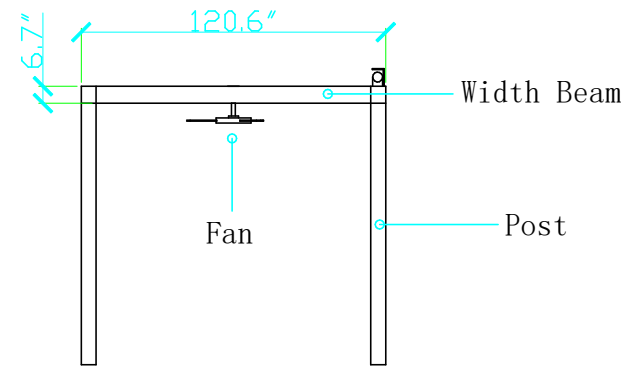

FRONT ELEVATION

SIDE ELEVATION

Kit Components

Description	Quantity
6"x6" Post	6
7.9"x2" Width Beam	2
7.9"x2" Length Beam	4
46" Fan	2
Solar Panel Middle Beam	3
DC 24V Motor	2
Louvers	36
LED Lights	7

PLAN VIEW