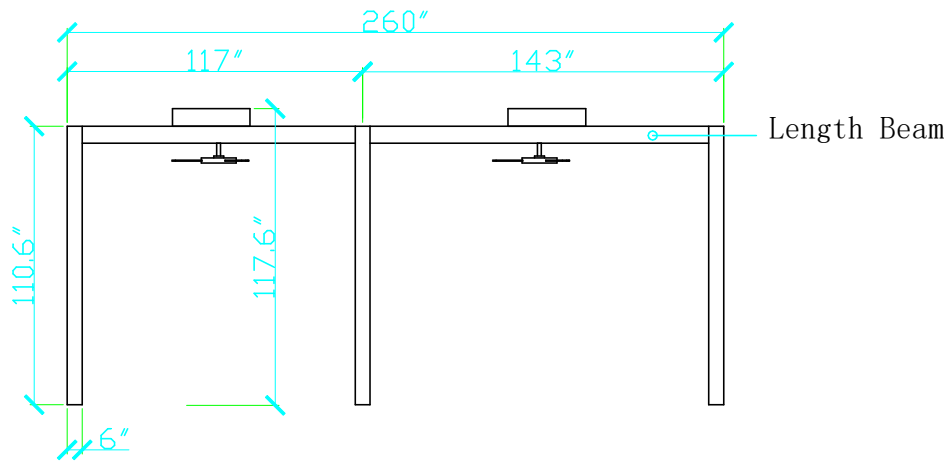

FRONT ELEVATION

SIDE ELEVATION

Kit Components

Description	Quantity
6"x6" Post	6
7.9"x2" Width Beam	2
7.9"x2" Length Beam	4
46" Fan	2
Solar Panel Middle Beam	3
DC 24V Motor	2
Louvers	36
LED Lights	7

PLAN VIEW