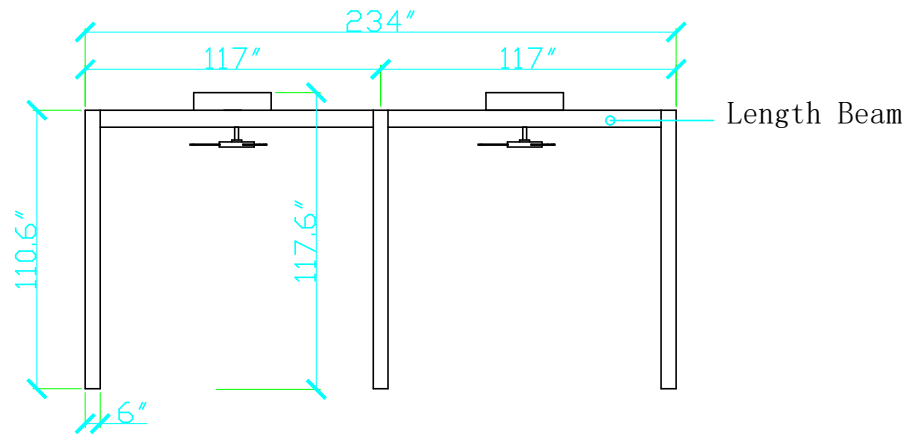

FRONT ELEVATION

SIDE ELEVATION

Kit Components

Description	Quantity
6"x6" Post	6
7.9"x2" Width Beam	2
7.9"x2" Length Beam	4
46" Fan	2
Solar Panel Middle Beam	3
DC 24V Motor	2
Louvers	32
LED Lights	7

PLAN VIEW