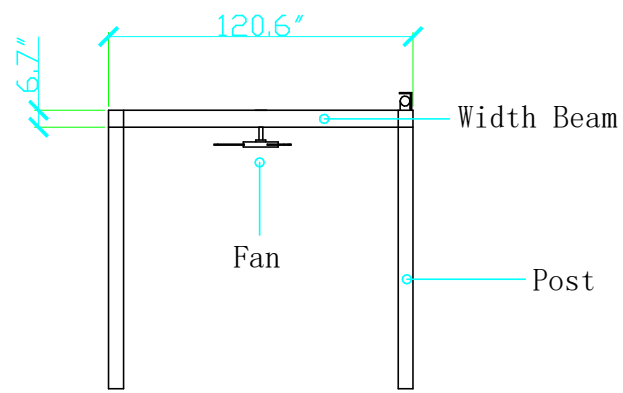

FRONT ELEVATION

SIDE ELEVATION

Kit Components

Description	Quantity
6"x6" Post	6
7.9"x2" Width Beam	2
7.9"x2" Length Beam	4
46" Fan	2
Solar Panel Middle Beam	3
DC 24V Motor	2
Louvers	32
LED Lights	7

PLAN VIEW