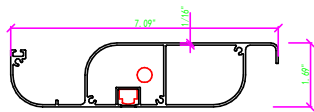

Louver

Beam & Gutter

Louver Fixture

Connecting Rod

Parts Specifications

www.solaoutdoor.com