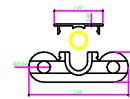

Louver Fixture

Connecting Rod

Parts Specifications

www.solaoutdoor.com