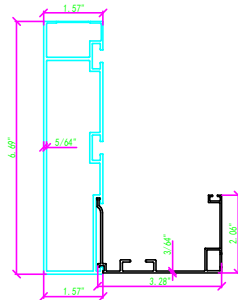

Beam & Gutter

Louver Fixture

Connecting Rod

Parts Specifications

www.solaoutdoor.com